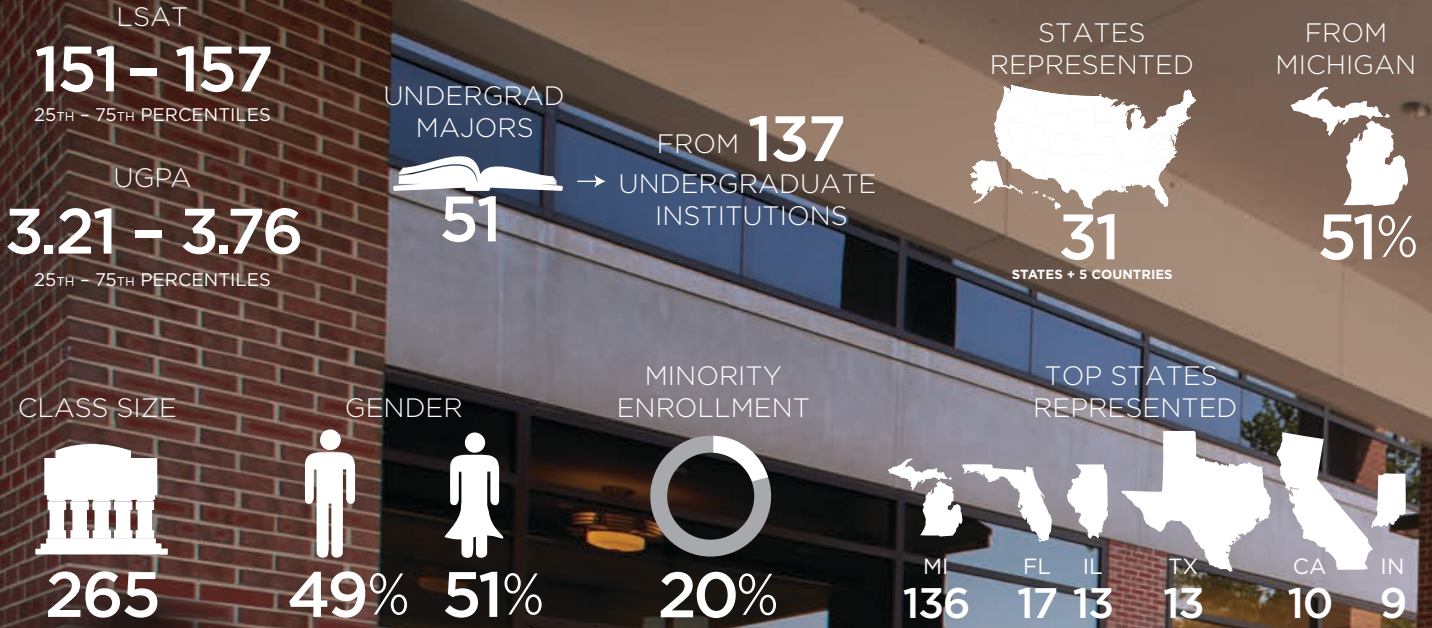

# MEET THE CLASS OF 2020

## FALL 2017 CLASS PROFILE

This fall, we welcomed promising future lawyers from all around the world to campus as incoming students. In three years, this year's 1Ls will join the proud ranks of our 11,500 living MSU Law alumni - and over half a million living Spartans.